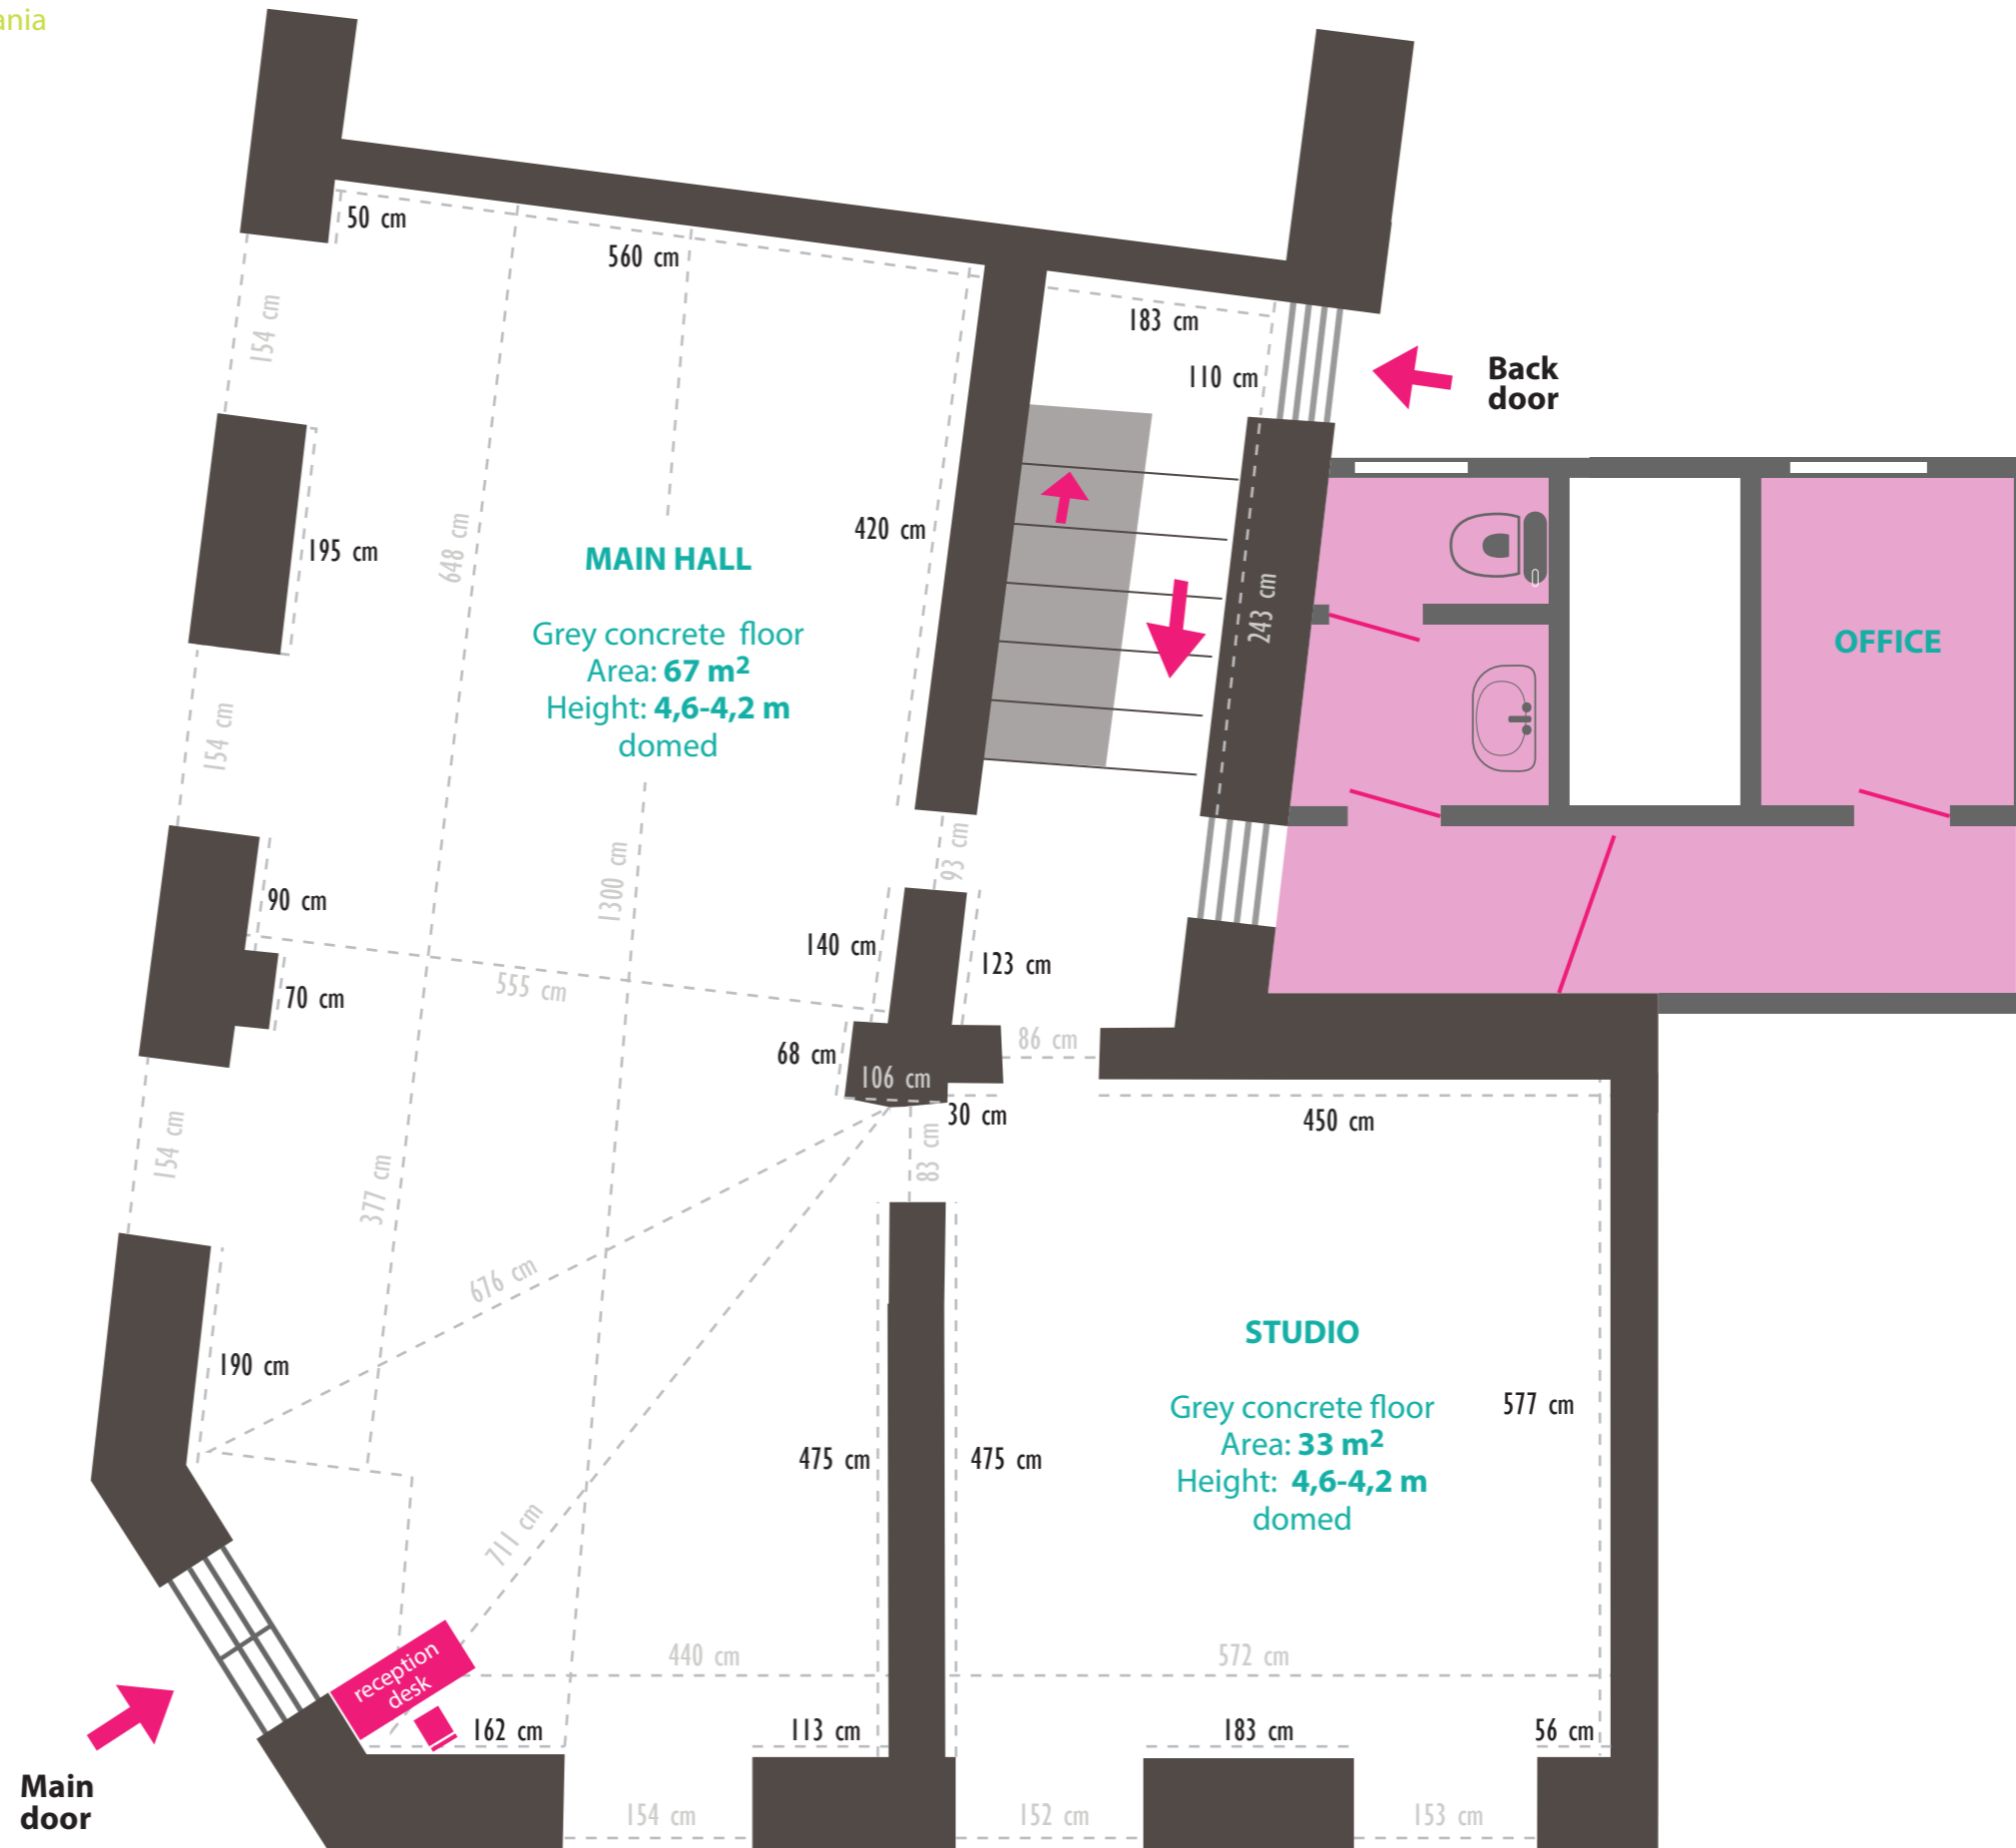

MAGMA Contemporary Art Space
Sepsiszentgyörgy / Sfântu Gheorghe, Romania
GROUND FLOOR plan

www.magma.ro
magma@magma.ro

MAGMA Contemporary Art Space
BASEMENT plan

www.magma.ro
magma@magma.ro