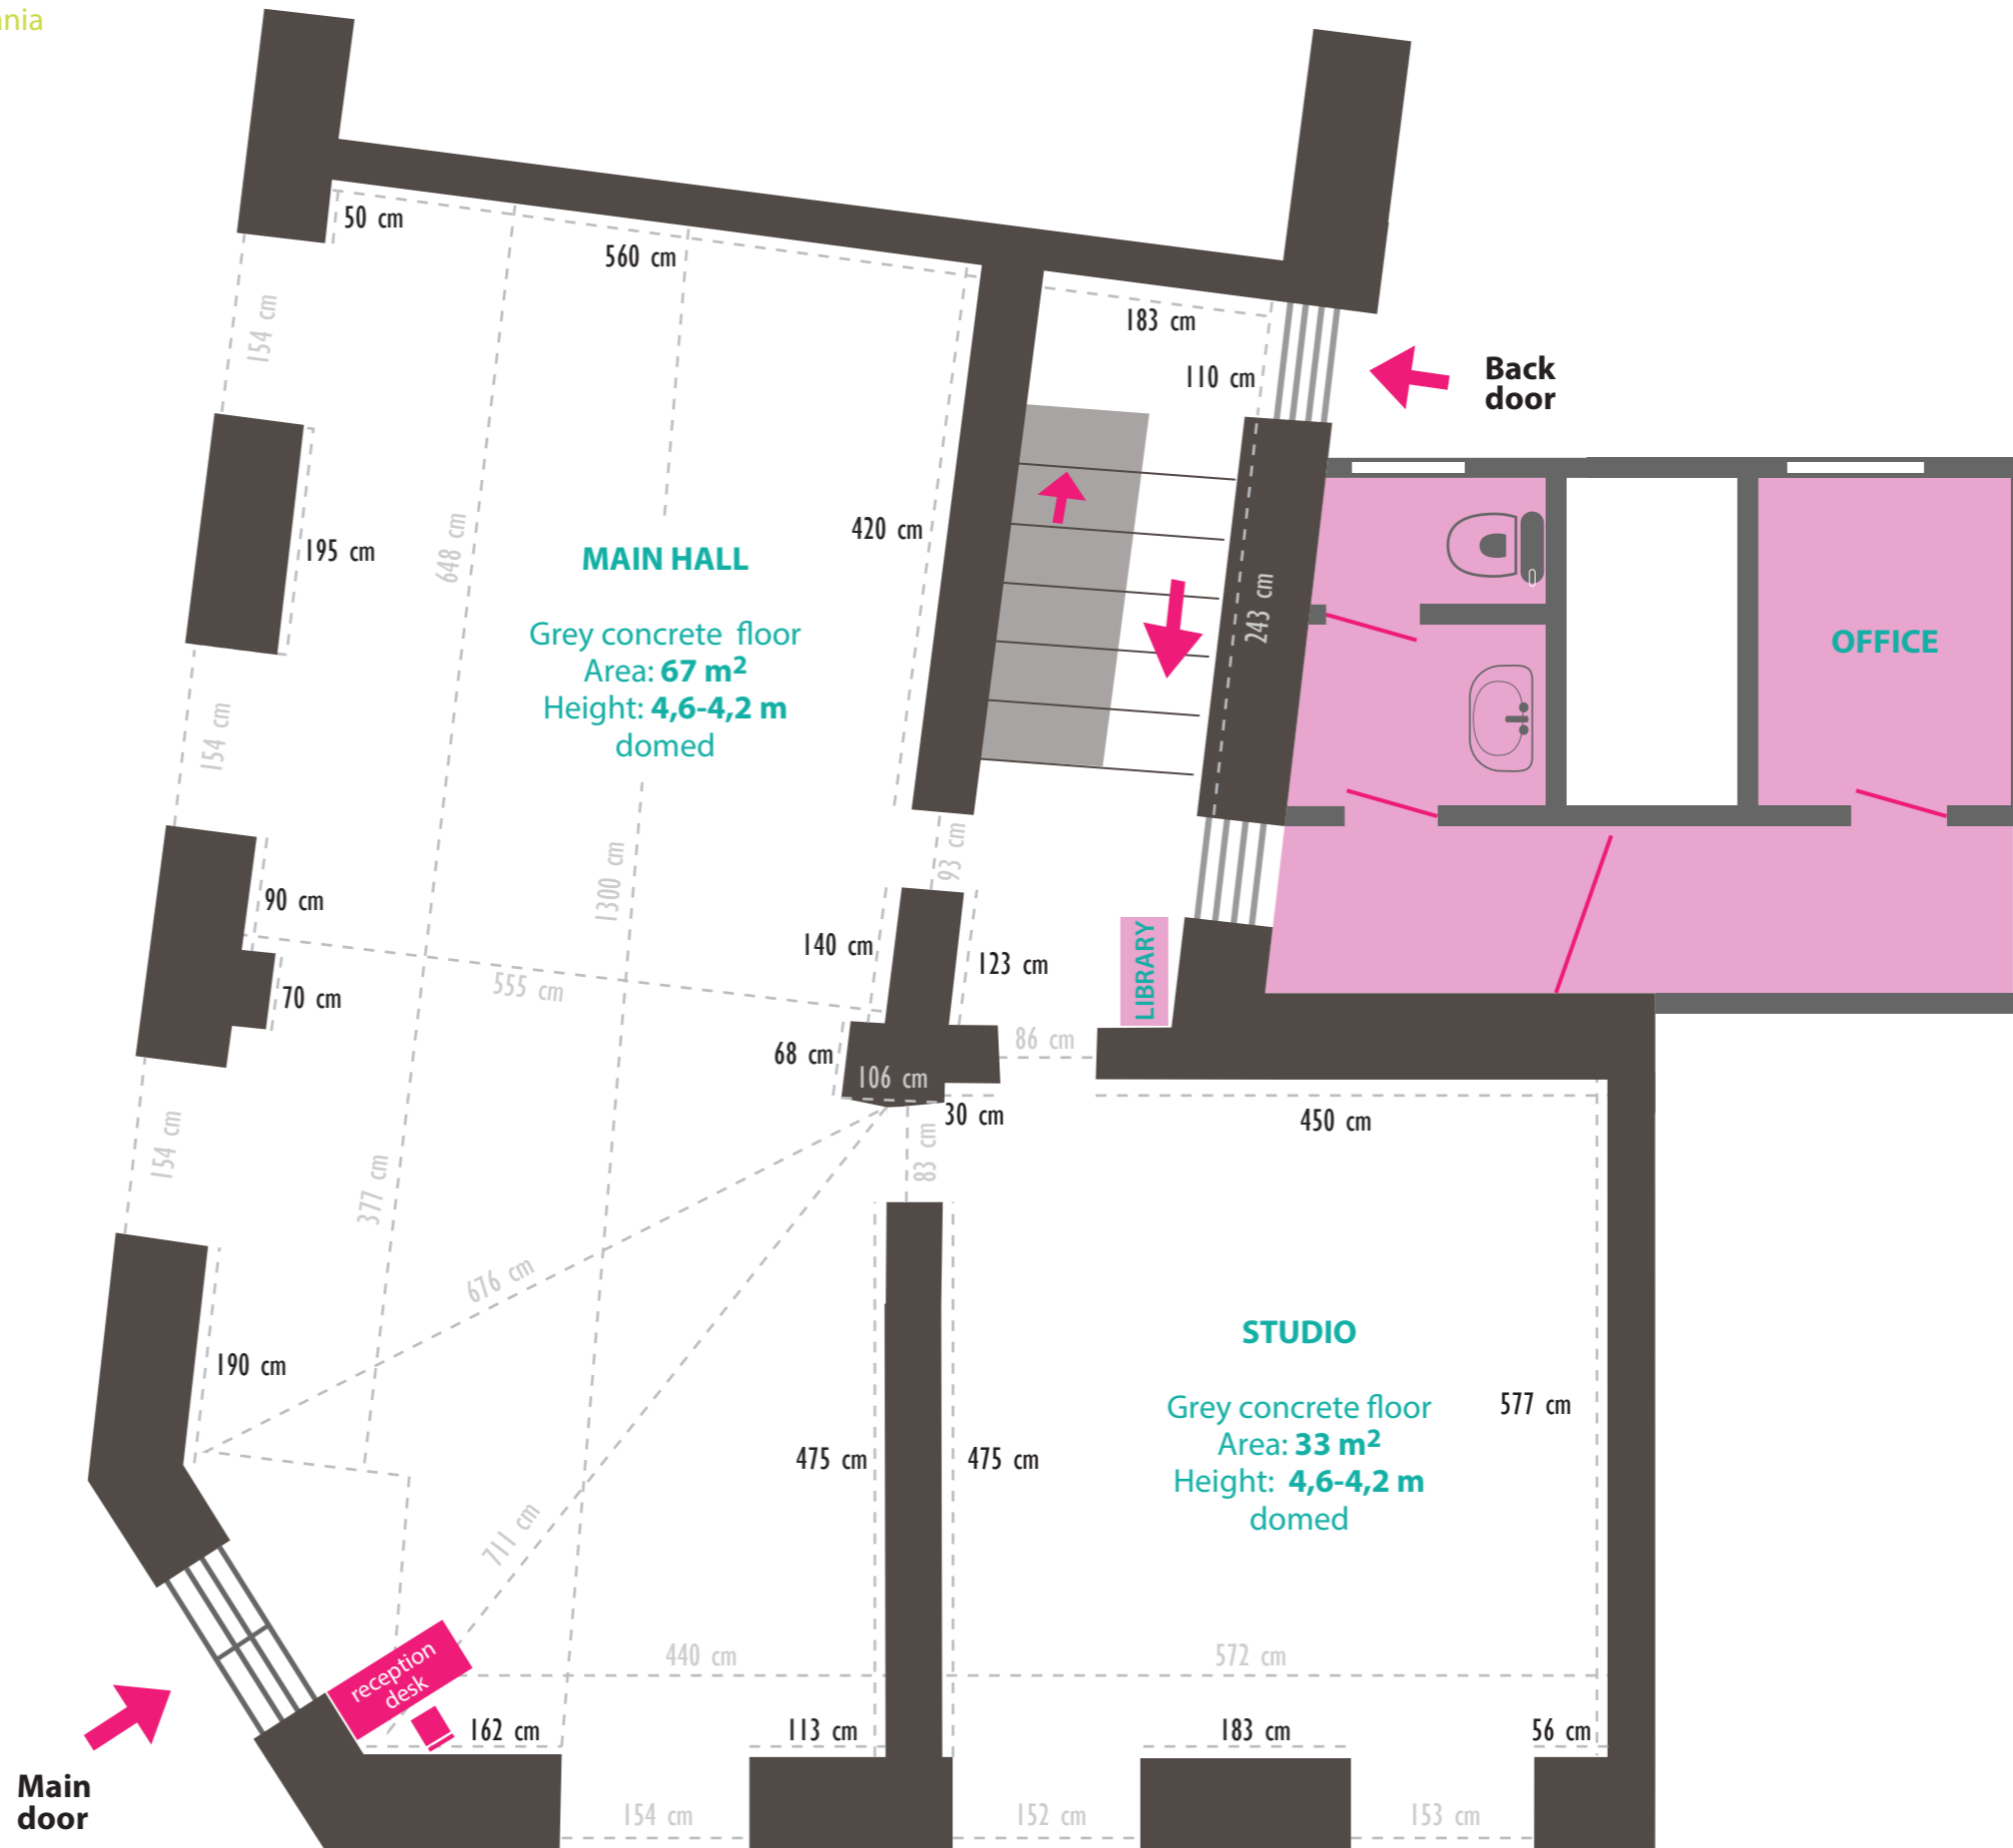

MAGMA Contemporary Art Space
 Sepsiszentgyörgy / Sfântu Gheorghe, Romania
GROUND FLOOR plan

www.magmacm.ro
 magma@maybe.ro

MAGMA Contemporary Art Space
BASEMENT plan

www.magmaacm.ro
magma@maybe.ro